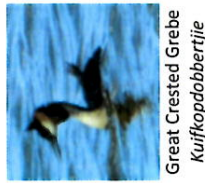

Black-winged Stilt  
Roopootelsie

African Spoonbill  
Lepelaar

Cape Teal  
Teeleend

Red-Billed Teal  
Roobilkeend

Sandwich Tern  
Grootsterrejie

Spotted Thick-Knee  
Gewone Dikkop

Cape Eagle Owl  
Kaapse Ooruil

Blue Crane  
Bloukraanvoël

Cardinal Woodpecker  
Kardinaalspeg

African Fish-Eagle  
Visarend

Pied Avocet  
Bontluise

Common Whimbrel  
Kleinwulp

Three-Banded Plover  
Driebandsstrandkiewiet

White-Fronted Plover  
Vaalstrandkiewiet

## Common Birds of the Hessequa District

2

Great Crested Grebe  
Kuijkopdobbertjie

Reed Cormorant  
Rietduiker

Water Thick-Knee  
Waterdalkkop

Yellow-Billed Duck  
Geelbekeend

White-Faced Duck  
Nonnetjie-eend